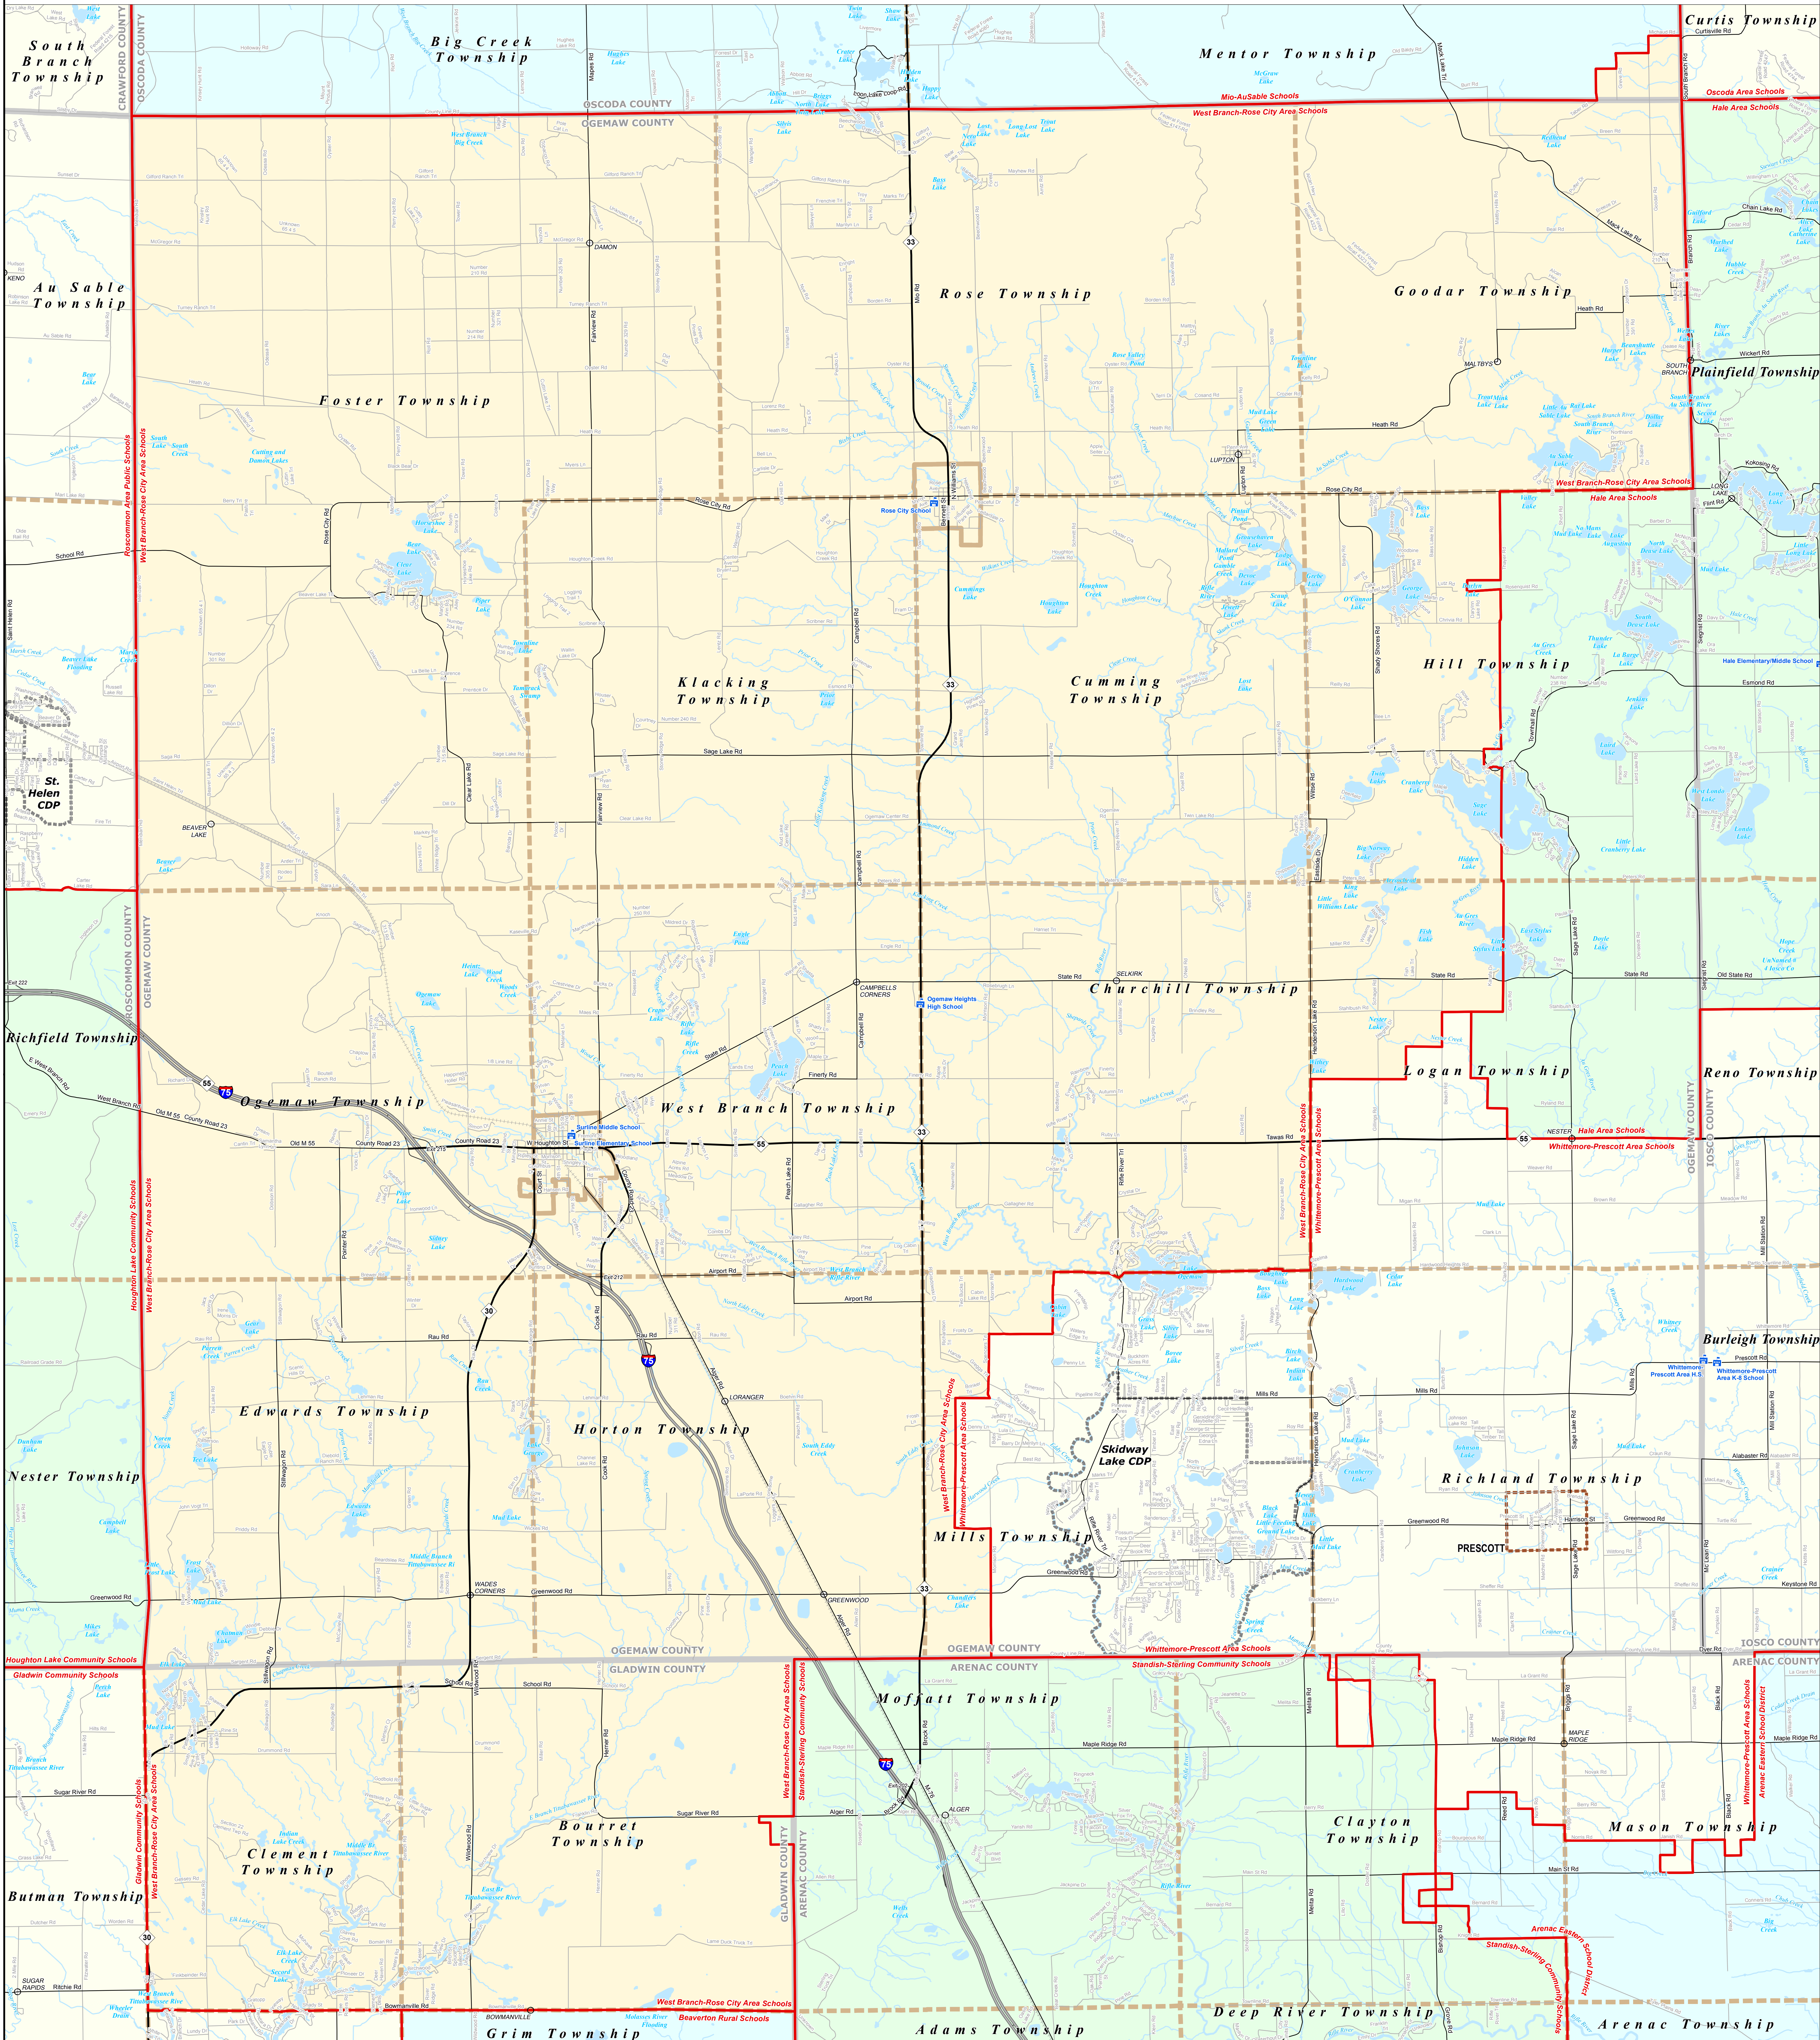

WEST BRANCH-ROSE CITY AREA SCHOOLS

C.O.O.R. ISD

0 0.250.5 1 Miles

*Note: Non K-12 School Districts identified with Asterisk (*) in Name

11/14/13

Legend	
School District	Unincorporated Place
County	School
City	Water Feature
Township	River, Stream, or Drain
Village	Railroad
Census Designated Place	Freeway
	Highway
	Primary Road
	Local Road

Source: Michigan Geographic Framework, v13a